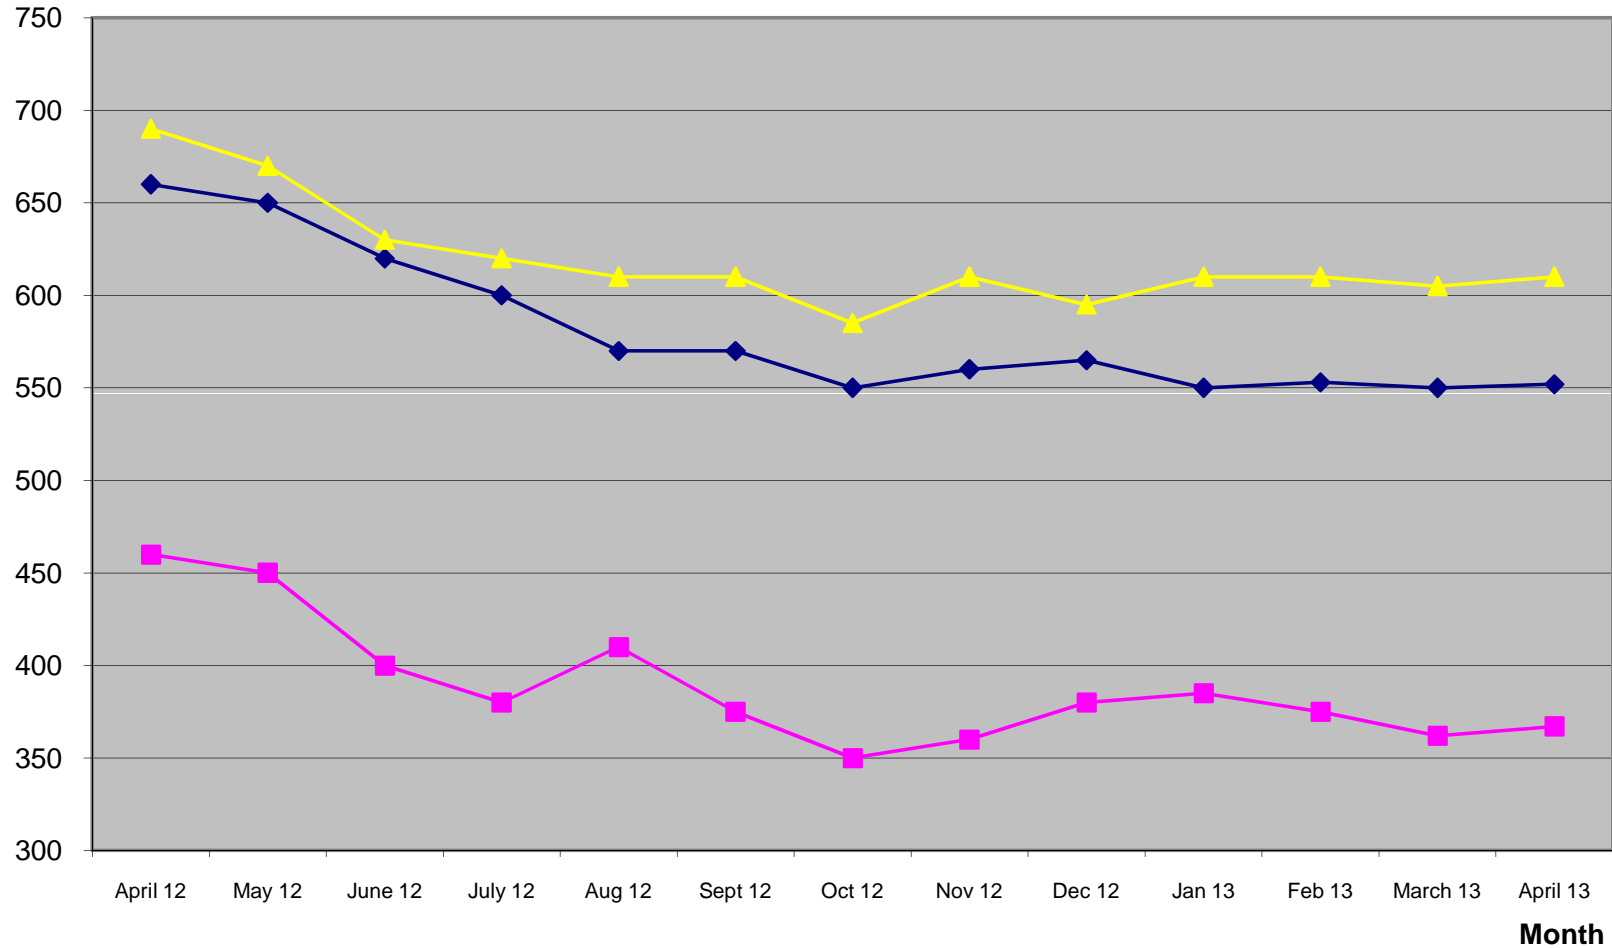

USD/MT

International Steel Prices Movement Chart

Source: CRU Steels