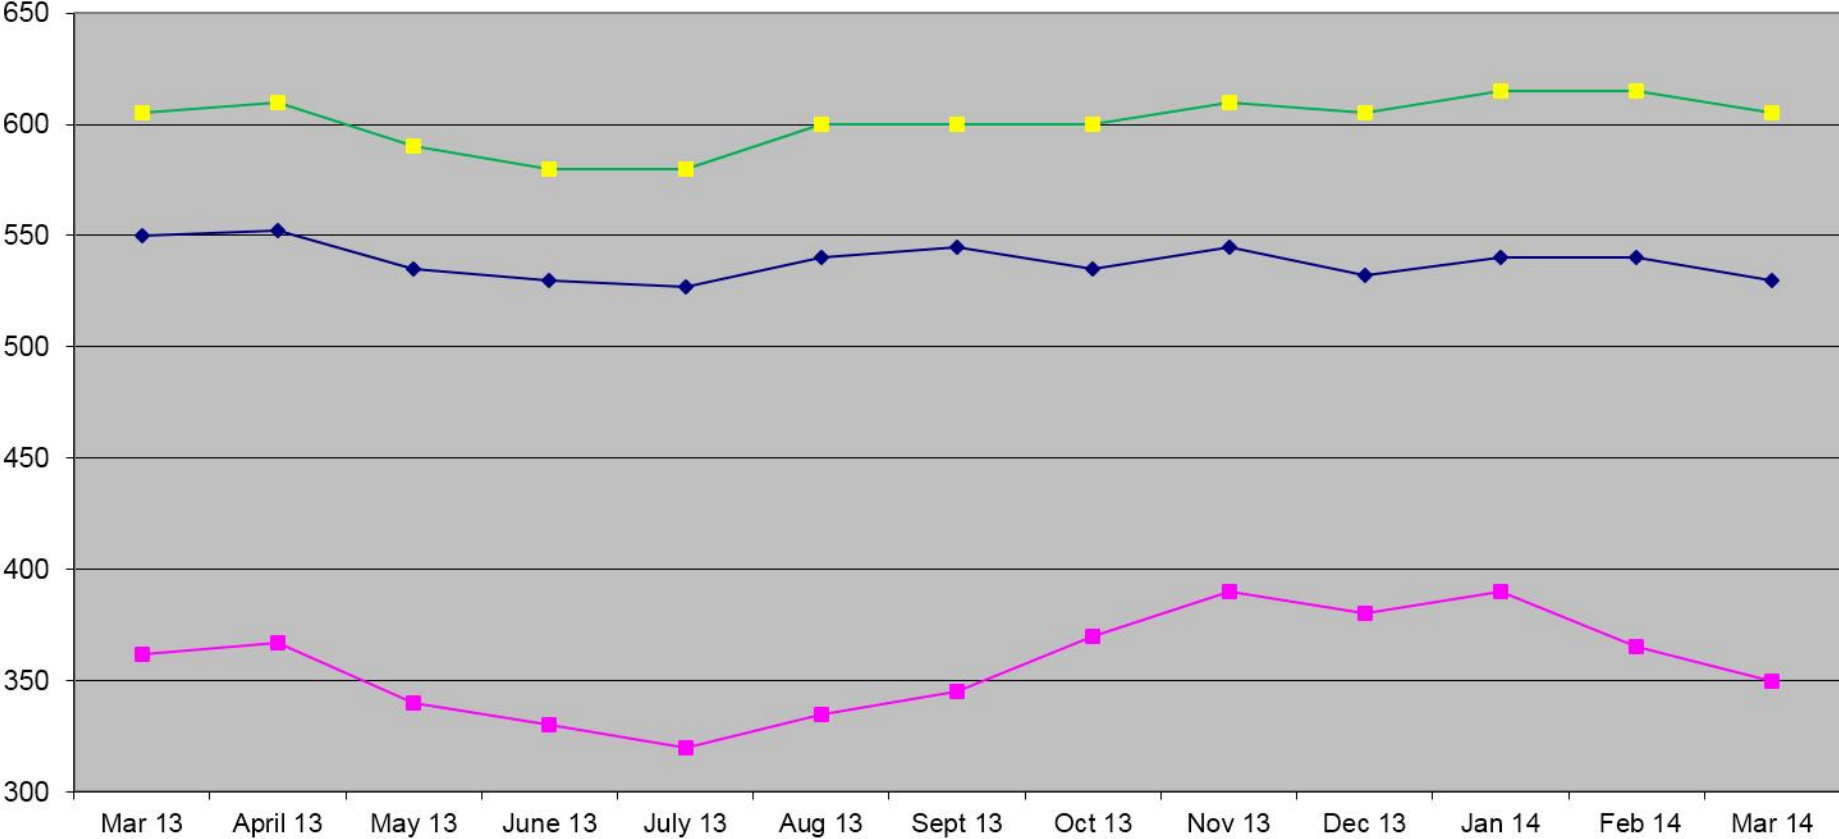

International Steel Prices Movement Chart

USD/MT

Source: CRU Steels

Month